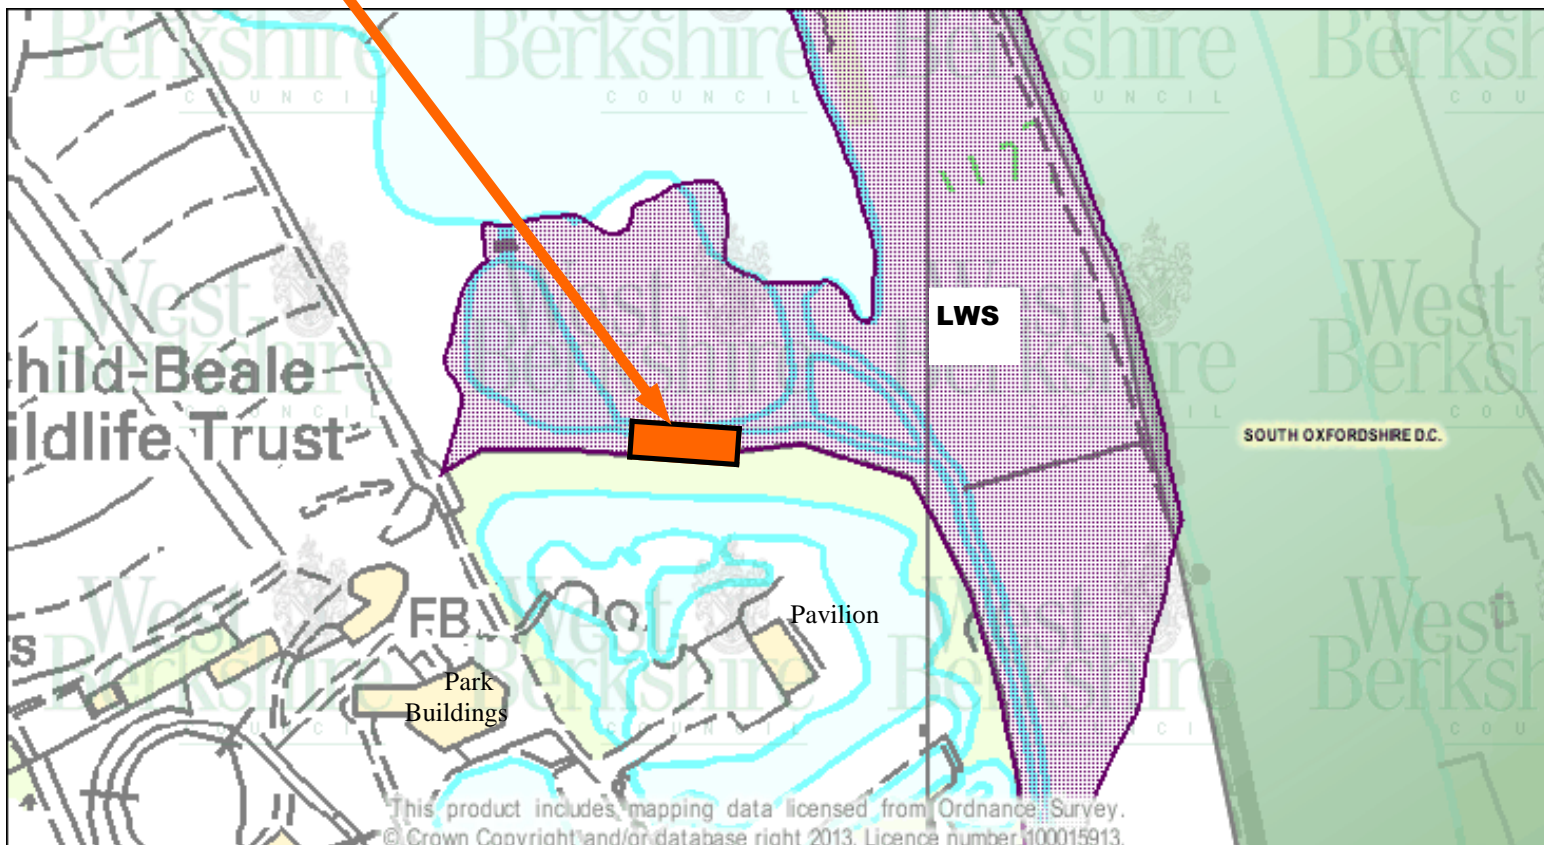

# Location of the Museum in relation to the Local Wildlife Site at Beale Park

Museum

Local Wildlife Site  
along the Thames

Local Wildlife Site shown as hatched area.

Above shows general location in area

Below shows actual location of proposed museum

LWS

SOUTH OXFORDSHIRE D.C.