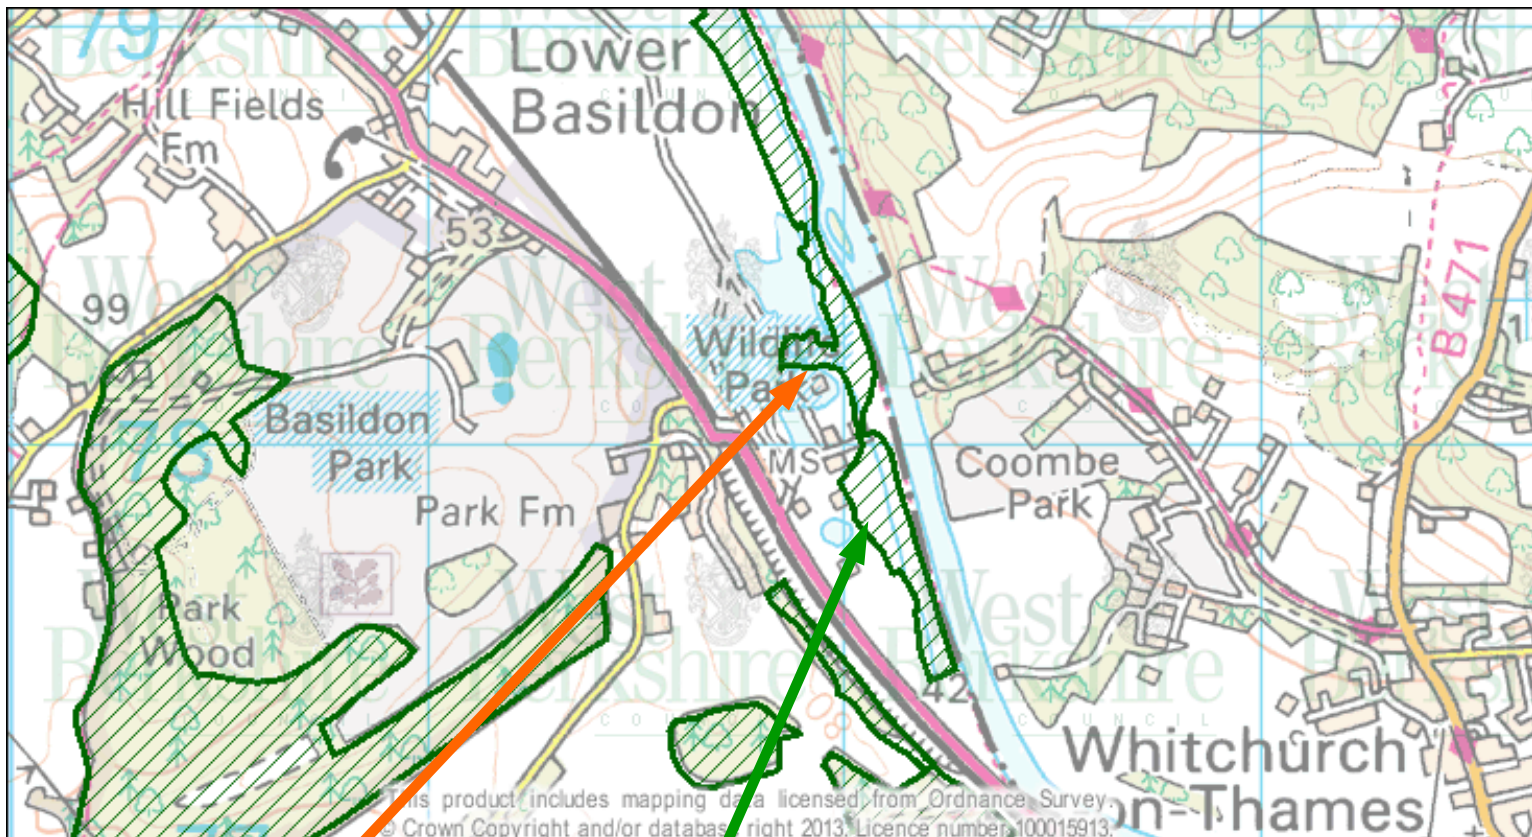

# Location of the Museum in relation to the Local Wildlife Site at Beale Park

Museum

Local Wildlife Site  
along the Thames

Local Wildlife Site shown as hatched area.

Above shows general location in area

Below shows actual location of proposed museum

LWS

SOUTH OXFORDSHIRE D.C.